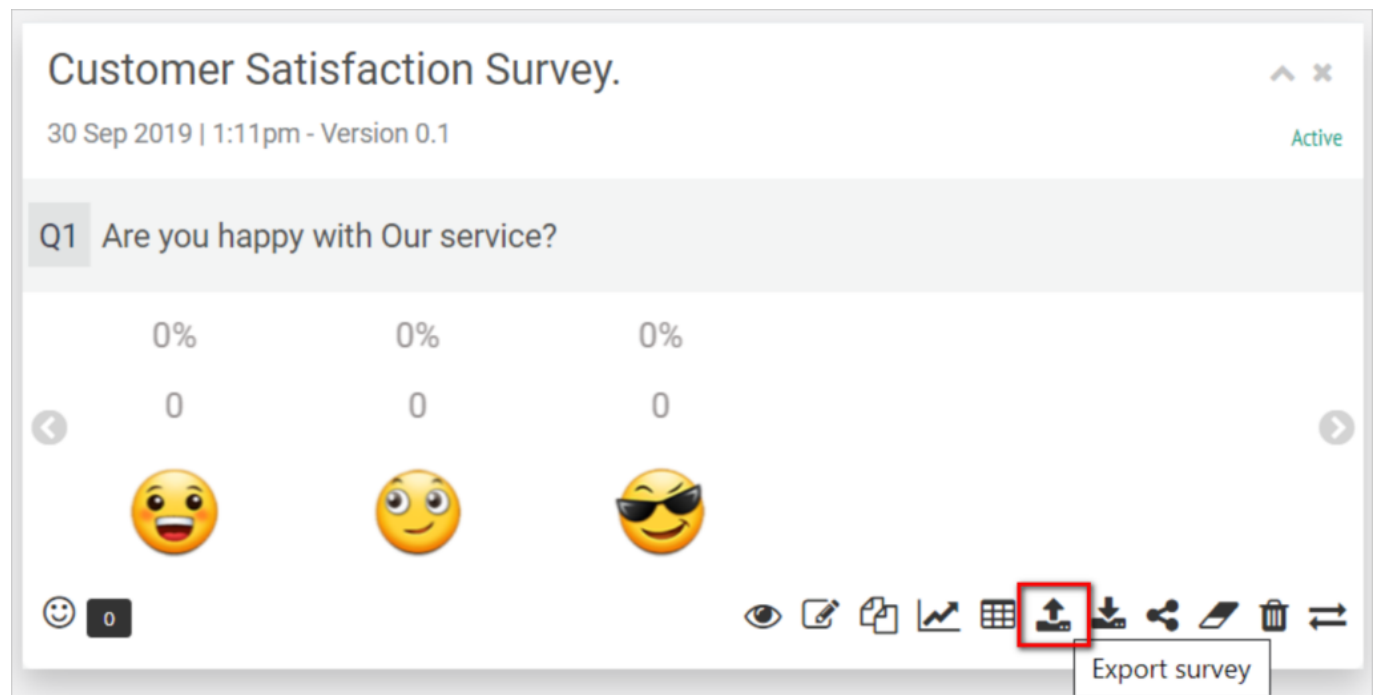

Export an Emotion Sensor®

<http://help.emojot.com/help/2019/09/27/export-a-sensor/>

To export a sensor to another account, click on **Export survey** icon on sensor widget on **My surveys** page and get the unique code.